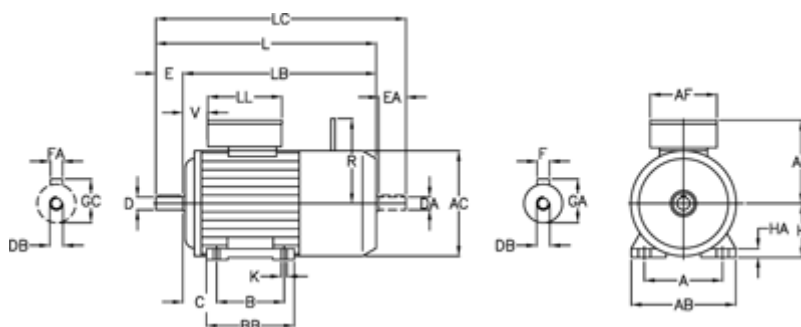

Data Sheet

Article number: 2501241240675

Description: Bonfiglioli brake motor BE63A-4-FD1.75 0.12KW
1400 rpm 3x230/400v 50HZ IE2 DC brake IP55 B3 stainless steel

Measures

A = 100	D = 11	GC = 12.5	R = 96
A/F = 98	DA = 11	H = 63	V = 51
AB = 120	DB = M4	HA = 7.0	
AC = 0	E = 23	K = 7	
AD = 119	EA = 23	L = 269	
B = 80	F = 4	LC = 294	
BB H7 = 96	FA = 4	Length B = 246	
C = 40	GA = 12.5	LL = 133	